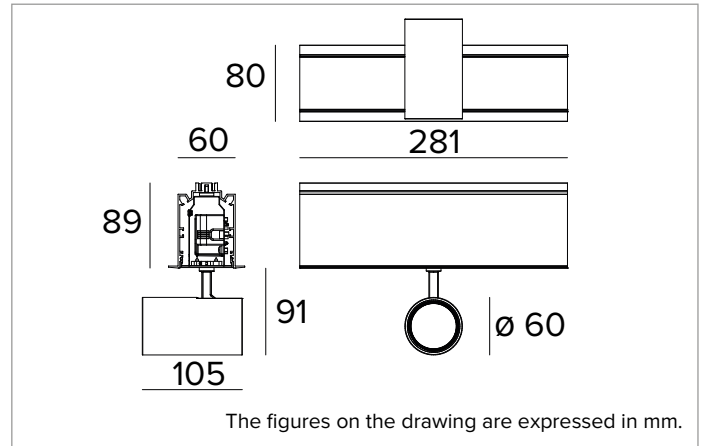

SOURCE

High efficiency Chip on Board LED Ra90.

Energy efficiency class: E

Nominal power: 1x14W

Nominal flux: 1964lm

Colour rendering index: 90

Rf: 90

Rg: 98

CCT nominal: 4000K

Lifetime (L80/B10): >50000h tq +25°C

ILLUMINOTECHNICAL CHARACTERISTICS

Convex faceted highly reflective anodised aluminium precision optics with an opaque black silicone cut off ring.

Beam angles: FL

Optical efficiency: 77%

Fixture flux: 1518lm

Luminous efficacy: 100lm/W

Photobiological safety: Compliant with RG1 low risk group

MECHANICAL CHARACTERISTICS

Painted extruded aluminium linear body. Projectors with a die-cast painted aluminium body. The optical unit can be adjusted from 0° a 90° on the vertical plane and 355° on the horizontal plane with the possibility to block the beam with a mechanical locking system on the horizontal plane and a friction locking system on the vertical plane.

Colour and finish: Plaster white

Dimensions: L=281mm

Weight: 1.9Kg

Version: 1xLABEL 6

Degree of protection: IP20

ELECTRICAL CHARACTERISTICS

Integrated electronic ON-OFF power supply. Complete with electrical cables to guarantee feeding continuity (max 2kW).

Fixture Power: 15W

Power supply: 220-240Vac 50/60Hz

Insulation Class: CLASS 1

Type of driver / Control: ON-OFF

Driver included: YES

Class F: YES

SAFE FLICKER: PstLM=<1 and SVM=<0.4 (IEC TR 61547-1 and IEC TR 63158), to ensure a more comfortable and safe light

Ambient temperature: 0°C / +25°C

INSTALLATION

For linear configurations complete with a special connector to attach to the power supply. To be completed with end caps.

NOTES

The arm is always supplied in the same colour as the body of the projector. 110-277Vac version available on request.

WARRANTY

5 years.

WARNING

Luminaire designed for disposal/recycling at end-of-life. Replaceable (LED only) light source by a professional. Replaceable control gear by a professional.

Due to the technological evolution of the electronic components, the data provided may be updated, and as such, confirmation must be requested during the order process.

Luminous flux and power supply have +/-10% tolerances with respect to the indicated value. tq +25°C (CIE 121).

We reserve the right to make technical changes.

Targetti Sankey S.r.l.
Via Pratese, 164
50145 Firenze - Italy
Tel: +39 055 37911
targetti.com
targetti@targetti.com

CCIAA Firenze
Share Capital:
€ 500.000,00
VAT N. (IT):
01537660480
R.E.A: FI-275656

TARGETTI